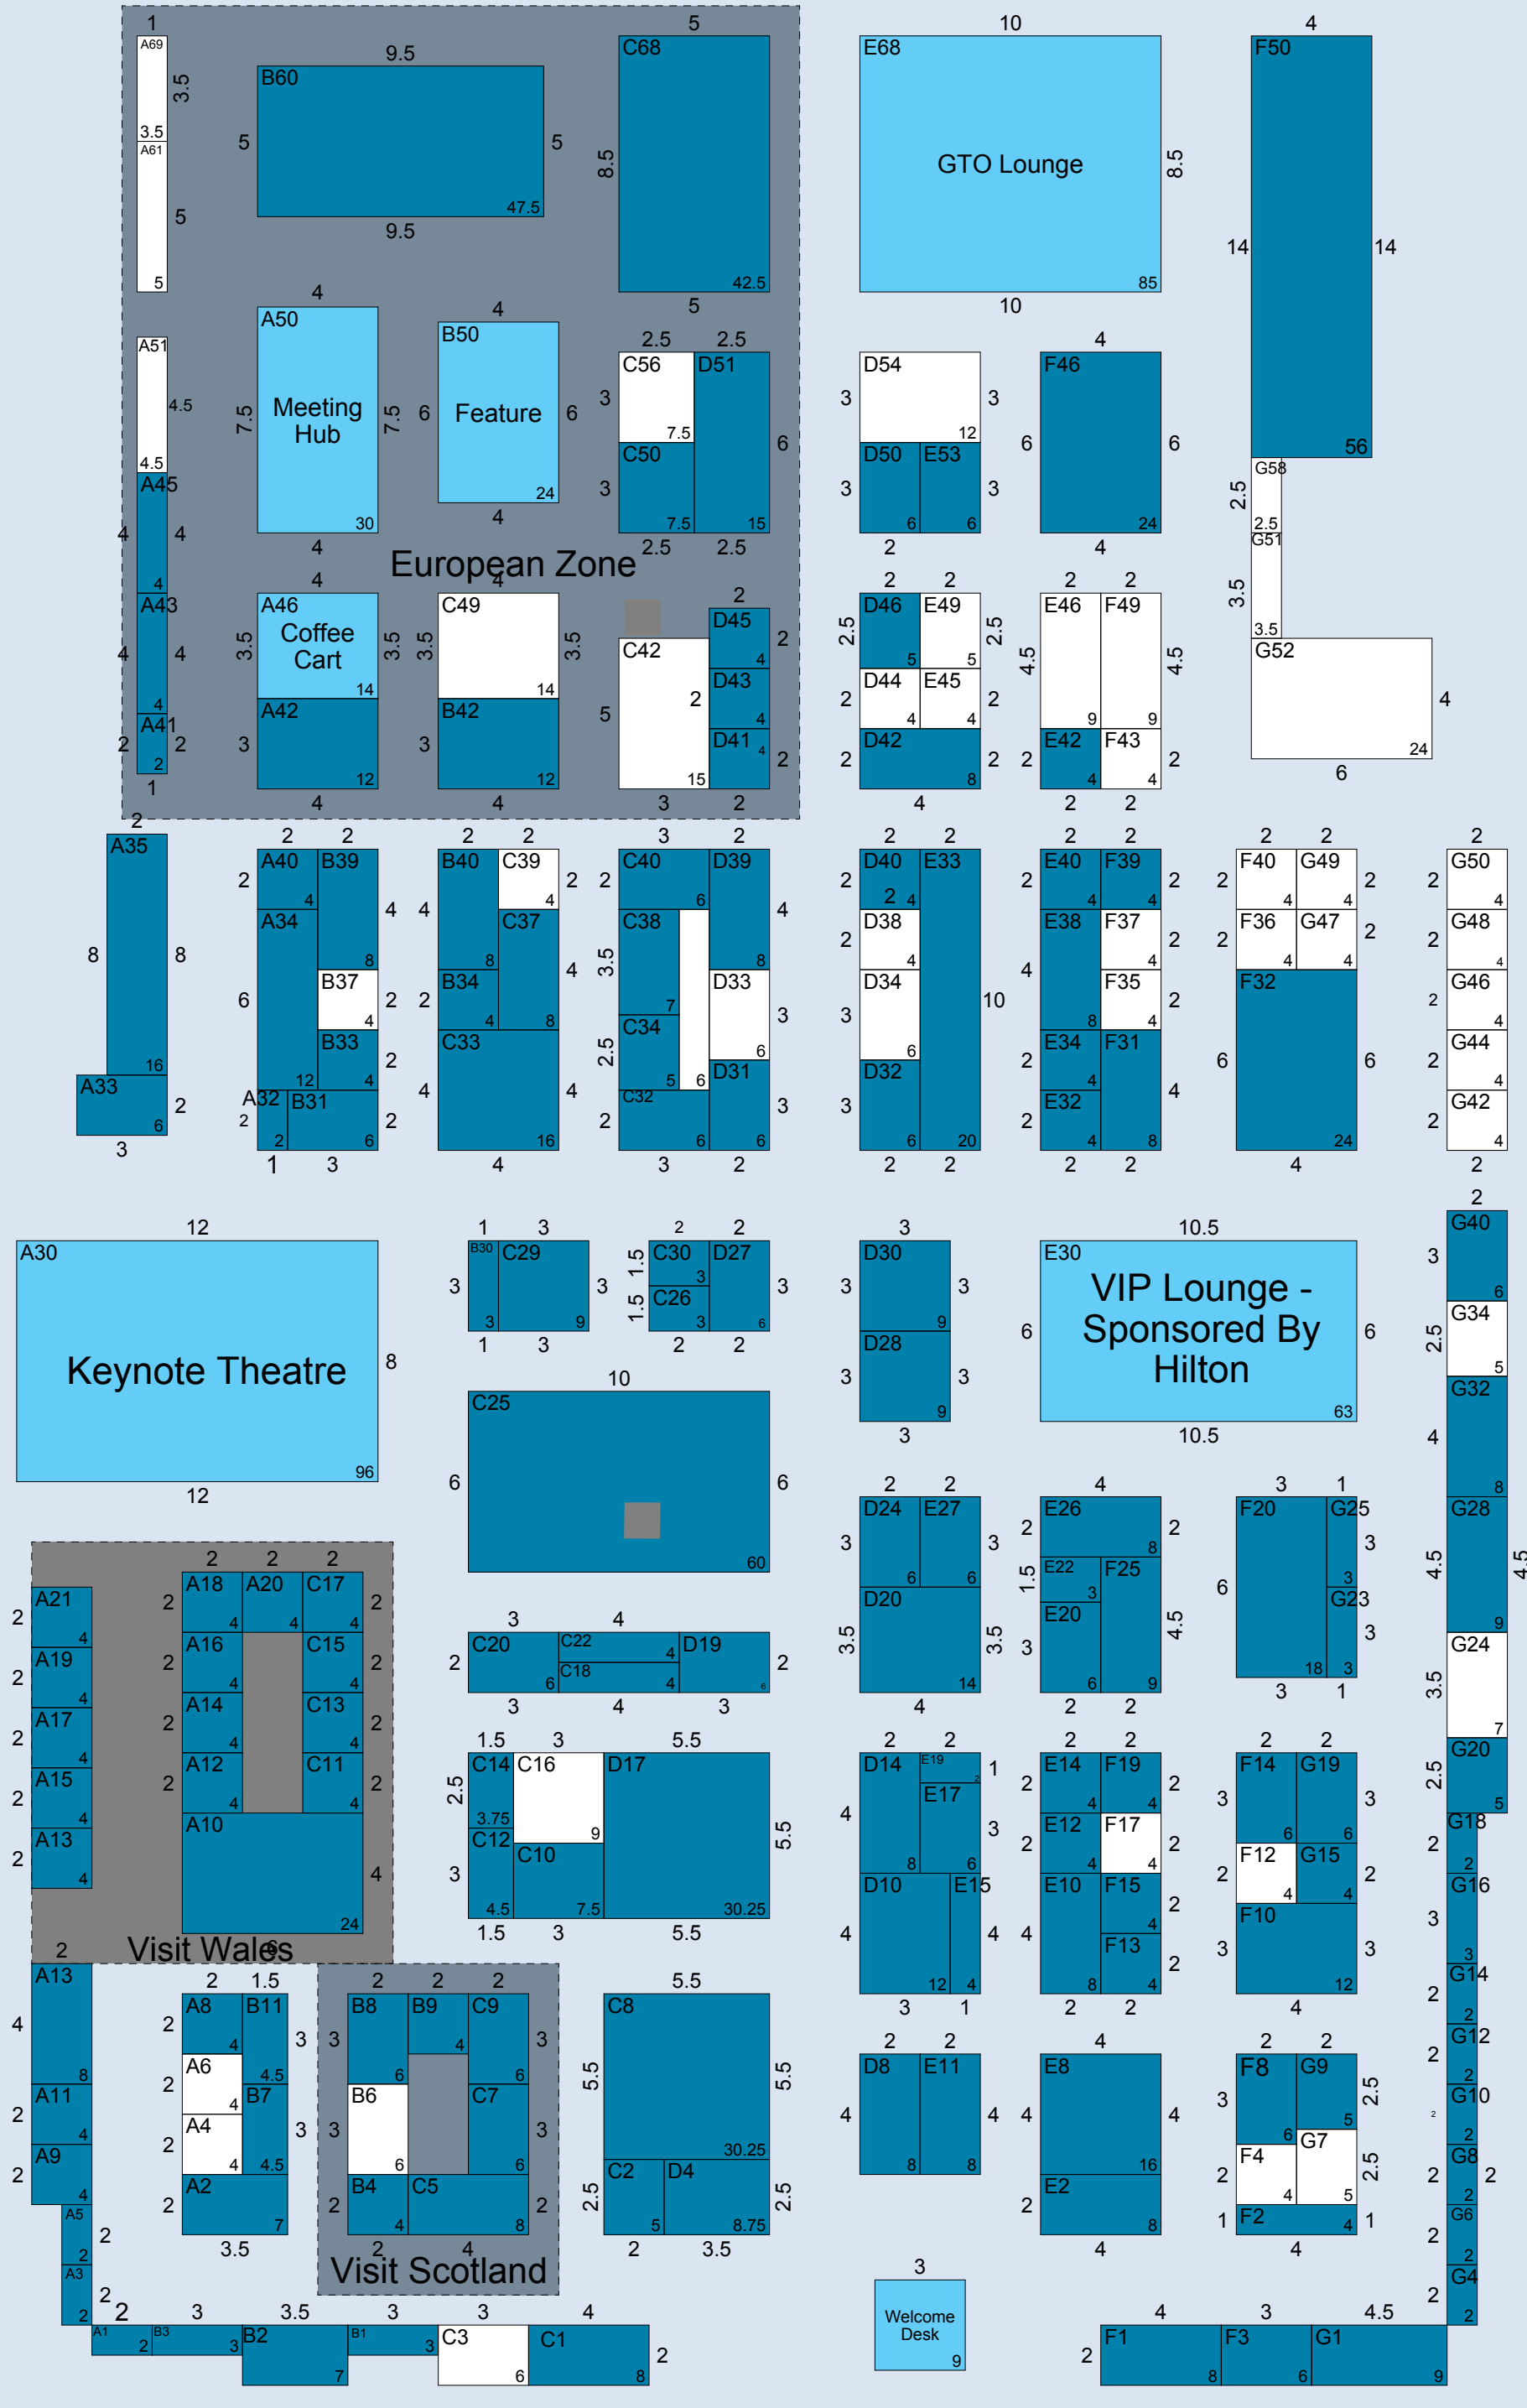

EMERGENCY EXIT

Visitor Entrance

Organisers Office

Issue Number: 66  
Issue Date: 13 Nov 2018  
Updated by: PAllsop  
Scale: N.T.S.